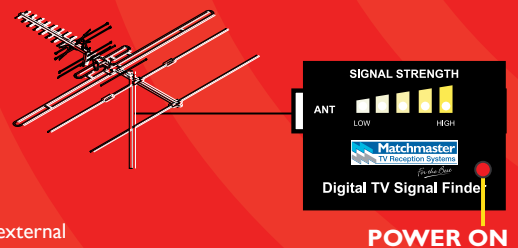

INSTRUCTIONS

1. Connect the antenna cable to the port marked 'ANT'. Remove any external amplifiers* that may be connected to the antenna.
2. Turn the signal finders' power to on.
3. Adjust the antenna to the best position by watching the LED lights. Higher up the scale gives a better signal. When in position, remove finder and replace any amplifiers that were disconnected.

* Note. For internal amplified antennas eg. 01MM-SQ01, powered with an external power supply via a power inserterm, make sure the power inserterm is positioned between the finder and the antenna. See diagram. Not suitable for satellite systems.